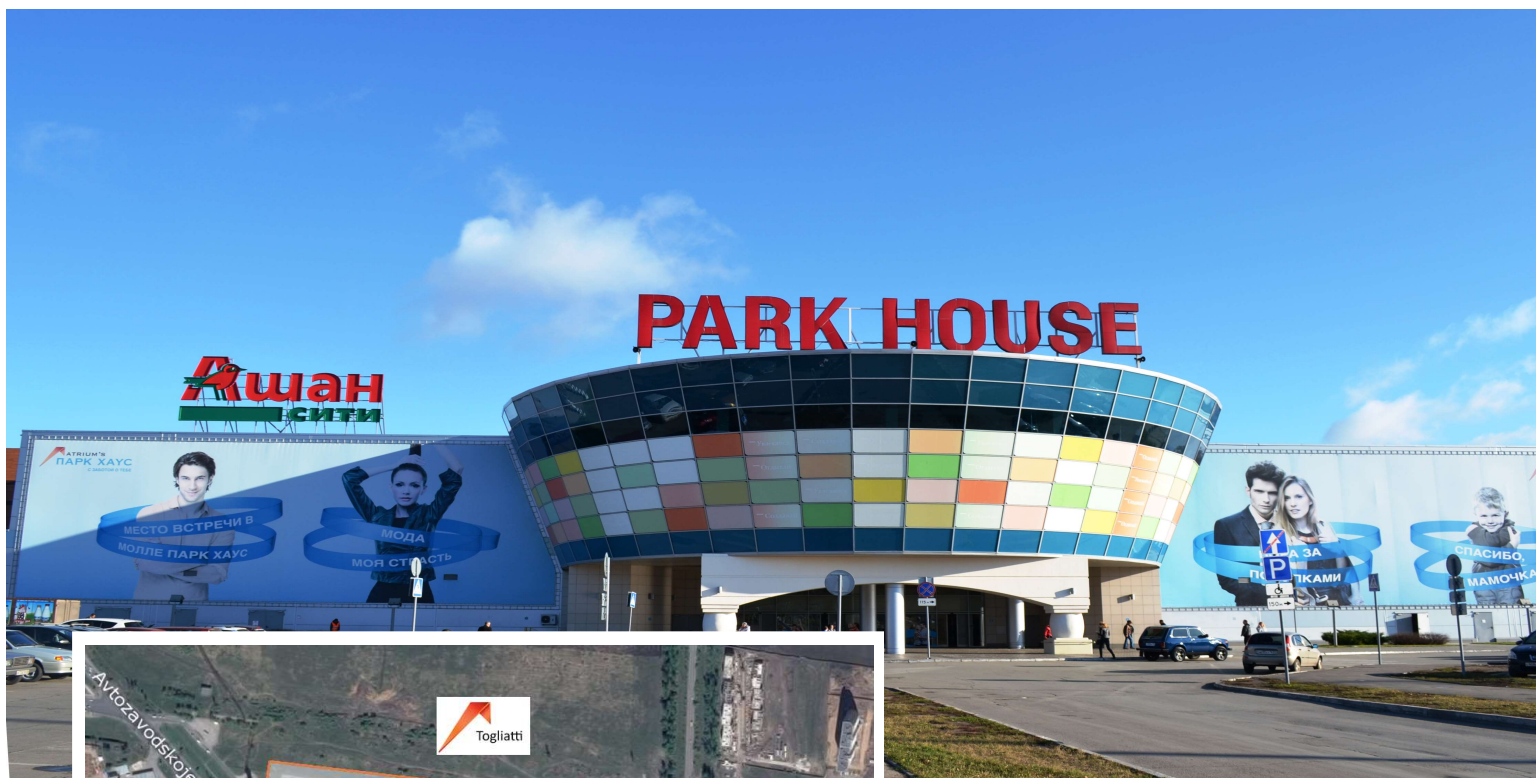

Atrium's Park House Togliatti

Russia - Avtozavodskoje shosse, 6, Togliatti

General Facts:

Year of Opening	2006
Total Retail GLA (m2)	62,915
No. Retail Units	135
Food Anchor	Auchan
Parking Spaces	1,758

Demographics: